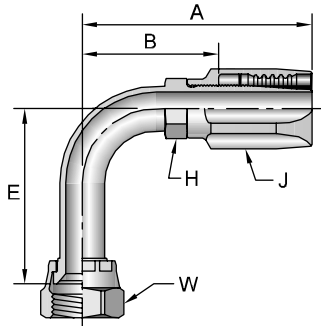

24120

Female JIC 37° - Swivel - 90° Elbow - Long Drop

# Part Number	Thread		Hose I.D. inch	A		E		H inch	J inch	W inch	B	
	inch			inch	mm	inch	mm				inch	mm
24120-4-4	1/4	7/16x20	3/16	2.08	53	1.80	46	3/8	5/8	9/16	1.30	33
24120-6-6	3/8	9/16x18	5/16	2.34	59	2.18	55	1/2	13/16	11/16	1.42	36
24120-8-8	1/2	3/4x16	13/32	2.95	75	2.43	62	5/8	15/16	7/8	1.86	47
24120-10-10	5/8	7/8x14	1/2	3.26	83	2.58	66	3/4	1-1/8	1	2.04	52
24120-12-12	3/4	1-1/16x12	5/8	3.78	96	3.74	95	7/8	1-1/4	1-1/4	2.28	58

WARNING: This product can expose you to chemicals including Lead, which is known to the State of California to cause cancer and birth defects or other reproductive harm. For more information go to www.p65warnings.ca.gov.