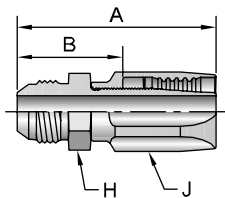

# Part Number	Thread inch	Hose I.D. inch	A		H		J		B		Additional Material Brass (B)
			inch	mm	inch	inch	inch	mm			
20120-2-4	1/8x27	3/16	1.72	44	7/16	5/8	0.94	24			
20120-2-5	1/8x27	1/4	1.82	46	1/2	11/16	0.99	25			
20120-4-4	1/4x18	3/16	1.93	49	9/16	5/8	1.15	29			
20120-4-5	1/4x18	1/4	2.01	51	9/16	11/16	1.18	30			
20120-4-6	1/4x18	5/16	2.11	54	9/16	13/16	1.19	30			
20120-6-6	3/8x18	5/16	2.20	56	3/4	13/16	1.28	33			
20120-6-8	3/8x18	13/32	2.48	63	3/4	15/16	1.39	35			
20120-8-8	1/2x14	13/32	2.73	69	7/8	15/16	1.64	42			
20120-8-10	1/2x14	1/2	2.88	73	7/8	1-1/8	1.66	42			
20120-12-10	3/4x14	1/2	2.95	75	1-1/16	1-1/8	1.73	44			
20120-12-12	3/4x14	5/8	3.25	83	1-1/16	1-1/4	1.75	44			
20120-12-16	3/4x14	7/8	2.81	71	1-3/8	1-7/16	1.62	41			
20120-16-16	1x11-1/2	7/8	2.99	76	1-3/8	1-7/16	1.80	46			
20120-20-20	1-1/4x11-1/2	1-1/8	3.24	82	1-3/4	1-3/4	1.96	50			
20120-24-24	1-1/2x11-1/2	1-3/8	3.50	89	2	2	2.13	54		•	
20120-32-32	2 x11-1/2	1-13/16	4.05	103	2-1/2	2-1/2	2.31	59		•	

# Part Number	Thread inch		Hose I.D. inch	A		H		J		B	
	inch	mm		inch	mm	inch	inch	inch	mm		
20320-4-4	1/4	7/16x20	3/16	1.83	46	1/2	5/8	1.05	27		
20320-6-6	3/8	9/16x18	5/16	2.11	54	5/8	13/16	1.19	30		
20320-8-8	1/2	3/4x16	13/32	2.57	65	13/16	15/16	1.48	38		
20320-10-10	5/8	7/8x14	1/2	2.88	73	15/16	1-1/8	1.66	42		
20320-12-12	3/4	1-1/16x12	5/8	3.35	85	1-1/8	1-1/4	1.85	47		
20320-16-16	1	1-5/16x12	7/8	2.95	75	1-3/8	1-7/16	1.76	45		

# Part Number	Thread		Hose I.D. inch	A		H inch	J inch	B	
	inch			inch	mm			inch	mm
20420-4-4	1/4	7/16x20	3/16	1.80	46	1/2	5/8	1.02	26
20420-6-6	3/8	5/8x18	5/16	2.17	55	11/16	13/16	1.25	32
20420-8-8	1/2	3/4x16	13/32	2.67	68	13/16	15/16	1.58	40