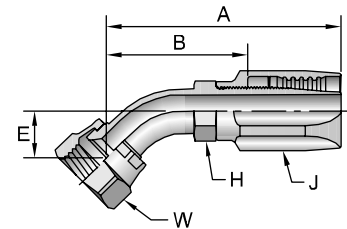

23720

Female JIC 37° - Swivel - 45° Elbow - Short Drop

# Part Number	Thread		Hose I.D. inch	A		E		H inch	J inch	W inch	B	
	inch	inch		inch	mm	inch	mm				inch	mm
23720-4-4	1/4	7/16x20	3/16	2.08	53	0.33	8	3/8	5/8	9/16	1.30	33
23720-5-5	5/16	1/2x20	1/4	2.30	58	0.36	9	7/16	11/16	5/8	1.47	37
23720-6-6	3/8	9/16x18	5/16	2.45	62	0.39	10	1/2	13/16	11/16	1.53	39
23720-8-6	1/2	3/4x16	5/16	2.77	70	0.55	14	5/8	13/16	7/8	1.85	47
23720-10-10	5/8	7/8x14	1/2	3.36	85	0.65	17	3/4	1-1/8	1	2.14	54
23720-12-12	3/4	1-1/16x12	5/8	3.94	100	0.79	20	7/8	1-1/4	1-1/4	2.44	62
23720-16-16	1	1-5/16x12	7/8	3.73	95	0.90	23	1-1/8	1-7/16	1-1/2	2.54	65
23720-20-20	1-1/4	1-5/8x12	1-1/8	4.17	106	1.19	30	1-1/2	1-3/4	2	2.89	73