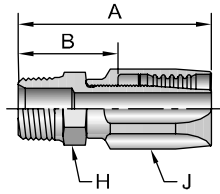

# Part Number	Thread inch	Hose I.D. inch	A		H		J		B		Additional Material Brass (B)
			inch	mm	inch	inch	inch	mm			
20120-2-4	1/8x27	3/16	1.72	44	7/16	5/8	0.94	24			
20120-2-5	1/8x27	1/4	1.82	46	1/2	11/16	0.99	25			
20120-4-4	1/4x18	3/16	1.93	49	9/16	5/8	1.15	29			
20120-4-5	1/4x18	1/4	2.01	51	9/16	11/16	1.18	30			
20120-4-6	1/4x18	5/16	2.11	54	9/16	13/16	1.19	30			
20120-6-6	3/8x18	5/16	2.20	56	3/4	13/16	1.28	33			
20120-6-8	3/8x18	13/32	2.48	63	3/4	15/16	1.39	35			
20120-8-8	1/2x14	13/32	2.73	69	7/8	15/16	1.64	42			
20120-8-10	1/2x14	1/2	2.88	73	7/8	1-1/8	1.66	42			
20120-12-10	3/4x14	1/2	2.95	75	1-1/16	1-1/8	1.73	44			
20120-12-12	3/4x14	5/8	3.25	83	1-1/16	1-1/4	1.75	44			
20120-12-16	3/4x14	7/8	2.81	71	1-3/8	1-7/16	1.62	41			
20120-16-16	1x11-1/2	7/8	2.99	76	1-3/8	1-7/16	1.80	46			
20120-20-20	1-1/4x11-1/2	1-1/8	3.24	82	1-3/4	1-3/4	1.96	50			
20120-24-24	1-1/2x11-1/2	1-3/8	3.50	89	2	2	2.13	54		•	
20120-32-32	2 x11-1/2	1-13/16	4.05	103	2-1/2	2-1/2	2.31	59		•	

# Part Number	Thread inch		Hose I.D. inch	A		H		J		B	
	inch	mm		inch	mm	inch	inch	inch	mm		
20320-4-4	1/4	7/16x20	3/16	1.83	46	1/2	5/8	1.05	27		
20320-6-6	3/8	9/16x18	5/16	2.11	54	5/8	13/16	1.19	30		
20320-8-8	1/2	3/4x16	13/32	2.57	65	13/16	15/16	1.48	38		
20320-10-10	5/8	7/8x14	1/2	2.88	73	15/16	1-1/8	1.66	42		
20320-12-12	3/4	1-1/16x12	5/8	3.35	85	1-1/8	1-1/4	1.85	47		
20320-16-16	1	1-5/16x12	7/8	2.95	75	1-3/8	1-7/16	1.76	45		

# Part Number	Thread		Hose I.D. inch	A		H inch	J inch	B	
	inch			inch	mm			inch	mm
20420-4-4	1/4	7/16x20	3/16	1.80	46	1/2	5/8	1.02	26
20420-6-6	3/8	5/8x18	5/16	2.17	55	11/16	13/16	1.25	32
20420-8-8	1/2	3/4x16	13/32	2.67	68	13/16	15/16	1.58	40