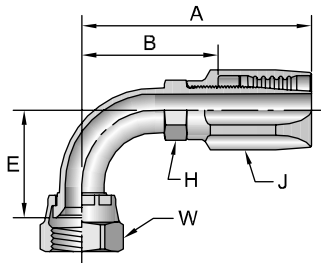

23920

Female JIC 37° - Swivel - 90° Elbow - Short Drop

# Part Number	Thread		Hose I.D. inch	A		E		H inch	J inch	W inch	B	
	inch			inch	mm	inch	mm				inch	mm
23920-4-4	1/4	7/16x20	3/16	1.91	49	0.83	21	3/8	5/8	9/16	1.13	29
23920-5-5	5/16	1/2x20	1/4	2.30	58	0.77	20	7/16	11/16	5/8	1.47	37
23920-6-6	3/8	9/16x18	5/16	2.35	60	0.90	23	1/2	13/16	11/16	1.43	36
23920-8-8	1/2	3/4x16	13/32	2.88	73	1.09	28	5/8	15/16	7/8	1.79	45
23920-10-10	5/8	7/8x14	1/2	3.20	81	1.24	31	3/4	1-1/8	1	1.98	50
23920-12-12	3/4	1-1/16x12	5/8	3.86	98	1.82	46	7/8	1-1/4	1-1/4	2.36	60
23920-16-16	1	1-5/16x12	7/8	3.69	94	2.14	54	1-1/8	1-7/16	1-1/2	2.50	64
23920-20-20	1-1/4	1-5/8x12	1-1/8	4.01	102	2.59	66	1-1/2	1-3/4	2	2.73	69
23920-24-24	1-1/2	1-7/8x12	1-3/8	4.43	113	2.82	72	1-3/4	2	2-1/4	3.06	78

WARNING: This product can expose you to chemicals including Lead, which is known to the State of California to cause cancer and birth defects or other reproductive harm. For more information go to www.p65warnings.ca.gov.