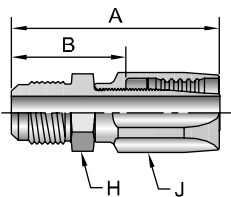

20420

Male SAE 45° - Rigid

# Part Number	Thread		Hose I.D. inch	A		H inch	J inch	B	
	inch			inch	mm			inch	mm
20420-4-4	1/4	7/16x20	3/16	1.80	46	1/2	5/8	1.02	26
20420-6-6	3/8	5/8x18	5/16	2.17	55	11/16	13/16	1.25	32
20420-8-8	1/2	3/4x16	13/32	2.67	68	13/16	15/16	1.58	40

WARNING: This product can expose you to chemicals including Lead, which is known to the State of California to cause cancer and birth defects or other reproductive harm. For more information go to www.p65warnings.ca.gov.