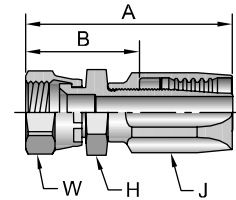

20620

Female JIC 37° - Swivel

# Part Number	Thread		Hose I.D. inch	A		H inch	J inch	W inch	B		Additional Material Stainless Steel (C)
	inch	inch		inch	mm				inch	mm	
20620-4-4	1/4	7/16x20	3/16	1.94	49	9/16	5/8	9/16	1.16	29	•
20620-4-5	1/4	7/16x20	1/4	2.04	52	9/16	11/16	9/16	1.21	31	
20620-5-5	5/16	1/2x20	1/4	2.12	54	5/8	11/16	5/8	1.29	33	
20620-6-5	3/8	9/16x18	1/4	2.19	56	11/16	11/16	11/16	1.36	35	
20620-6-6	3/8	9/16x18	5/16	2.32	59	11/16	13/16	11/16	1.40	36	•
20620-8-6	1/2	3/4x16	5/16	2.44	62	7/8	13/16	7/8	1.52	39	
20620-8-8	1/2	3/4x16	13/32	2.79	71	7/8	15/16	7/8	1.70	43	•
20620-8-10	1/2	3/4x16	1/2	2.99	76	7/8	1-1/8	7/8	1.77	45	
20620-10-8	5/8	7/8x14	13/32	2.94	75	7/8	15/16	1	1.85	47	
20620-10-10	5/8	7/8x14	1/2	3.10	79	1	1-1/8	1	1.88	48	•
20620-10-12	5/8	7/8x14	5/8	3.40	86	1	1-1/4	1	1.90	48	
20620-12-12	3/4	1-1/16x12	5/8	3.49	89	1-1/4	1-1/4	1-1/4	1.99	51	•
20620-16-16	1	1-5/16x12	7/8	3.20	81	1-1/2	1-7/16	1-1/2	2.01	51	•
20620-20-20	1-1/4	1-5/8x12	1-1/8	3.56	90	2	1-3/4	2	2.28	58	
20620-24-24	1-1/2	1-7/8x12	1-3/8	3.95	100	2-1/4	2	2-1/4	2.58	66	
20620-32-32	2	2-1/2x12	1-13/16	4.71	120	2-7/8	2-1/2	2-7/8	2.97	75