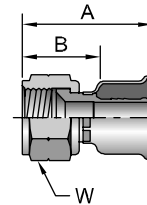

10826

Female SAE 45° - Swivel

# Part Number	Thread		Hose I.D. inch	A		W inch	B		Additional Material Brass (B)
	inch	mm		inch	mm		inch	mm	
10826-6-6	3/8	5/8x18	5/16	1.84	47	3/4	0.98	25	•
10826-10-8	5/8	7/8x14	13/32	2.21	56	1	1.35	34	
10826-10-10	5/8	7/8x14	1/2	2.13	54	1	1.18	30	
10826-12-12	3/4	1-1/16x14	5/8	2.19	56	1-1/4	1.25	32	•

WARNING: This product can expose you to chemicals including Lead, which is known to the State of California to cause cancer and birth defects or other reproductive harm. For more information go to www.p65warnings.ca.gov.