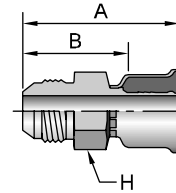

# Part Number	Thread		Hose I.D. inch	A		E		W inch	B	
	inch	mm		inch	mm	inch	mm		inch	mm
14126-4-4	1/4	7/16x20	1/4	2.05	52	1.81	46	9/16	1.18	30
14126-6-6	3/8	9/16x18	5/16	2.02	51	2.13	54	11/16	1.16	29
14126-8-8	1/2	3/4x16	13/32	2.35	60	2.43	62	7/8	1.49	38
14126-10-10	5/8	7/8x14	1/2	2.11	54	2.76	70	1	1.16	29
14126-16-16	1	1-5/16x12	7/8	3.17	81	4.33	110	1-1/2	2.13	54

# Part Number	Thread		Hose I.D. inch	A		H inch	B	
	inch	mm		inch	mm		inch	mm
10426-6-6	3/8	5/8x18	5/16	2.04	52	11/16	1.18	30

WARNING: This product can expose you to chemicals including Lead, which is known to the State of California to cause cancer and birth defects or other reproductive harm. For more information go to www.p65warnings.ca.gov.