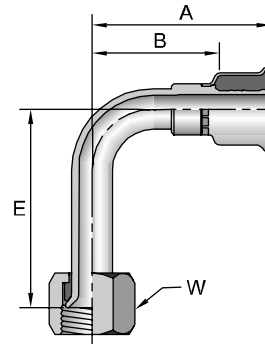

14126

Female JIC 37° - Swivel - 90° Elbow - Long Drop

# Part Number	Thread		Hose I.D. inch	A		E		W inch	B	
	inch	mm		inch	mm	inch	mm		inch	mm
14126-4-4	1/4	7/16x20	1/4	2.05	52	1.81	46	9/16	1.18	30
14126-6-6	3/8	9/16x18	5/16	2.02	51	2.13	54	11/16	1.16	29
14126-8-8	1/2	3/4x16	13/32	2.35	60	2.43	62	7/8	1.49	38
14126-10-10	5/8	7/8x14	1/2	2.11	54	2.76	70	1	1.16	29
14126-16-16	1	1-5/16x12	7/8	3.17	81	4.33	110	1-1/2	2.13	54

WARNING: This product can expose you to chemicals including Lead, which is known to the State of California to cause cancer and birth defects or other reproductive harm. For more information go to www.p65warnings.ca.gov.