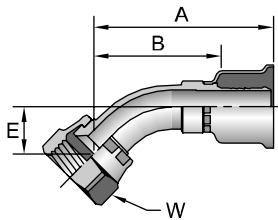

13726 Female JIC 37° - Swivel - 45° Elbow - Short Drop

# Part Number	Thread		Hose I.D. inch	A		E		W inch	B	
	inch	9/16x18		inch	mm	inch	mm		inch	mm
13726-4-4	1/4	7/16x20	3/16	2.01	51	0.39	10	9/16	1.14	29
13726-6-6	3/8	9/16x18	5/16	2.72	69	0.43	11	11/16	1.86	47
13726-8-8	1/2	3/4x16	13/32	2.82	72	0.55	15	7/8	1.96	50
13726-10-10	5/8	7/8x14	1/2	2.96	75	0.63	16	1	2.01	51
13726-12-12	3/4	1-1/16x12	5/8	3.44	87	0.83	21	1-1/4	2.50	63
13726-16-16	1	1-5/16x12	7/8	3.34	85	0.90	23	1-1/2	2.30	58
13726-20-20	1-1/4	1-5/8x12	1-1/8	3.74	95	1.18	30	2	2.68	68
13726-24-24	1-1/2	1-7/8x12	1-3/8	3.92	100	1.16	29	2-1/4	2.84	72

WARNING: This product can expose you to chemicals including Lead, which is known to the State of California to cause cancer and birth defects or other reproductive harm. For more information go to www.p65warnings.ca.gov.