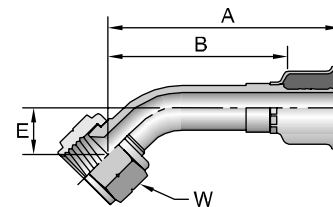

17726

Female SAE 45° - Swivel - 45° Elbow

# Part Number	Thread		Hose I.D. inch	A		E		W inch	B	
	inch	mm		inch	mm	inch	mm		inch	mm
17726-4-4	1/4	7/16x20	3/16	2.29	58	0.39	10	9/16	1.43	36
17726-6-6	3/8	5/8x18	5/16	2.72	69	0.43	11	11/16	1.86	47
17726-8-8	1/2	3/4x16	13/32	2.82	72	0.59	14	7/8	1.96	50
17726-10-10	5/8	7/8x14	1/2	2.96	75	0.63	16	1	2.01	51
17726-12-12	3/4	1-1/16x14	5/8	3.43	87	0.83	21	1-1/4	2.49	63

WARNING: This product can expose you to chemicals including Lead, which is known to the State of California to cause cancer and birth defects or other reproductive harm. For more information go to www.p65warnings.ca.gov.