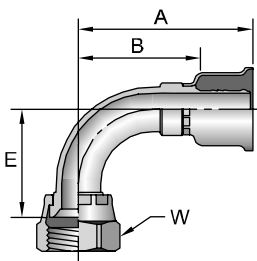

13926 Female JIC 37° - Swivel - 90° Elbow - Short Drop

# Part Number	Thread		Hose I.D. inch	A		E		W inch	B	
	inch	9/16x18		inch	mm	inch	mm		inch	mm
13926-4-4	1/4	7/16x20	3/16	1.82	46	0.83	21	9/16	0.95	24
13926-6-6	3/8	9/16x18	5/16	2.15	55	0.91	23	11/16	1.29	33
13926-8-8	1/2	3/4x16	13/32	2.22	56	1.09	28	7/8	1.36	35
13926-10-10	5/8	7/8x14	1/2	2.23	57	1.26	32	1	1.28	33
13926-10-12	5/8	7/8x14	5/8	2.52	64	1.23	31	1	1.58	40
13926-12-12	3/4	1-1/16x12	5/8	2.28	58	1.82	46	1-1/4	1.30	34
13926-16-16	1	1-5/16x12	7/8	3.30	84	2.14	54	1-1/2	2.26	57
13926-20-20	1-1/4	1-5/8x12	1-1/8	3.60	91	2.57	65	2	2.62	67
13926-24-24	1-1/2	1-7/8x12	1-3/8	3.92	100	2.82	72	2-1/4	2.84	72

WARNING: This product can expose you to chemicals including Lead, which is known to the State of California to cause cancer and birth defects or other reproductive harm. For more information go to www.p65warnings.ca.gov.